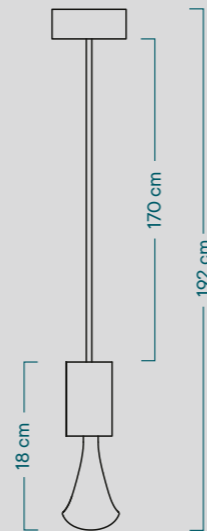

// Lateral view