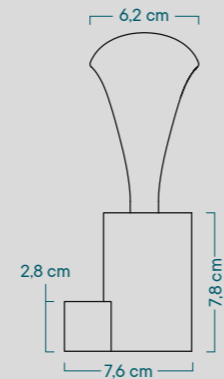

// Bulb Details

Bulb: **PLUMEN-002**
Rated voltage: **220V**

MADE IN ITALY

// Frontal view

// Lateral view

// Product Finiture:

● Brass - Walnut wood

Fitting: **E27**