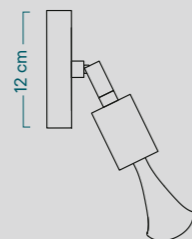

Naming // 002 Double adjustable lamp

The Plumen lamp with its double adjustable joint is a stunning home decor piece that elevates the elegance and sophistication of any space. Whether placed in a luminous dining room or a cozy and inviting entryway, its two directional light sources provide the perfect complement. The lamp's metal finish, available in white or black, beautifully enhances the sculptural and design-focused Plumen 002 bulbs, which remain the focal point of the composition. Together, they create a lighting option that exudes refined style and enhances the beauty of any environment.

// Bulb Details

Bulb: **PLUMEN-002**
Rated voltage: **220V**

MADE IN ITALY

// Lateral view