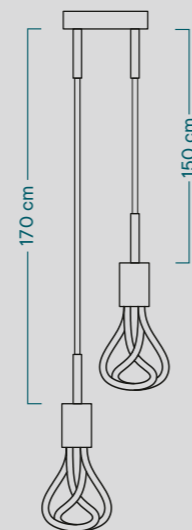

// Lateral view