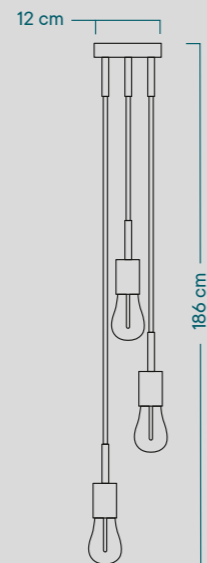

Naming // 002 Triple pendant lamp

The metal suspension of the Plumen three-drop light blends seamlessly with the sculptural form of the 002 bulb, resulting in an asymmetrical and boldly designed lamp perfect for creating a statement in any room, be it a hallway or living space. Available in both an pure white and a elegant black finish, this lamp features the iconic 002 bulb at its core, which takes inspiration from water droplets.

// Bulb Details

Bulb: **PLUMEN-002**
Rated voltage: **220V**

// Product Finiture:

- **Matt Black**
  Fitting: **E27**
  Cable: **Cotton black textile cable**
  Bar Code: **8050997683993**
  Code: **PLUMEN-SPM3VNR04-002**
- **Matt White**
  Fitting: **E27**
  Cable: **Cotton white textile cable**
  Bar Code: **8050997684020**
  Code: **PLUMEN-SPM3VBOR01-002**

// Frontal view