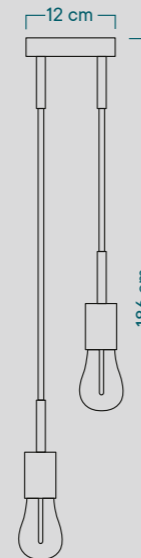

PENDANT LAMP

MINIMAL COLLECTION

Naming // 002 Double pendant lamp

The Plumen double drop suspension lamp showcases a compelling combination of metal and fabric, resulting in a sleek and contemporary design suitable for any living or commercial space. The lamp's minimalistic form and meticulous attention to detail, combined with its white or black finish and matching textile cable, seamlessly integrate with the sculptural shape of the 002 light bulb. This lamp is the perfect addition for those who desire sophisticated and intimate lighting in every room of their home.

// Bulb Details

Bulb: **PLUMEN-002**
Rated voltage: **220V**

CE

UK
CA

MADE IN ITALY

// Frontal view