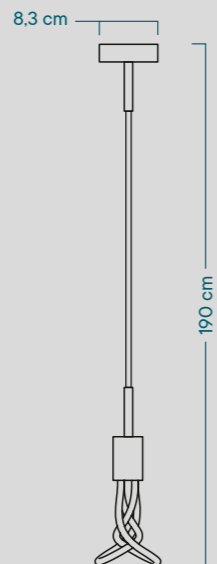

Naming // 001 Single pendant lamp

The Plumen single metal suspension lamp boasts striking, geometric lines that create a clean and contemporary look, enhanced by the iconic and sculptural design of the Plumen 001 bulb. Its simple and essential design, available in black or white with a matching textile cable and 15 cm cylindrical cable clamps, makes it versatile and suitable for rooms of any style and size, whether in residential or commercial settings. Its bold and streamlined look adds a touch of sophistication and style to any environment.

// Bulb Details

Bulb: **PLUMEN-001**
Rated voltage: **220V**

// Frontal view