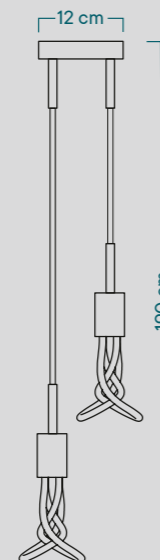

PENDANT LAMP

MINIMAL COLLECTION

Naming // 001 Double pendant lamp

The Plumen two-drop suspension comes in two different shades: a pristine and ethereal white, or a bold and graphic black. With its clean lines and geometric design, this lamp features tone-on-tone textile cables, 15cm long cylindrical cable clamps, and the iconic 001 light bulbs as its centerpiece. This refined lamp is the perfect addition to any small or medium-sized room, seamlessly blending into both domestic and commercial environments.

// Bulb Details

Bulb: **PLUMEN-001**
Rated voltage: **220V**

CE

UK
CA

MADE IN ITALY

// Frontal view