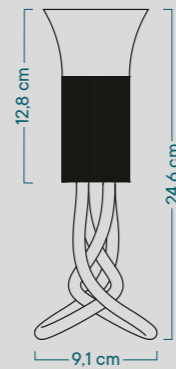

Naming // 001C Ceiling lamp

The 001 ceiling lamp encapsulates a true sense of authenticity which was achieved by blending two very different materials, ribbed steel and coarse walnut. The light bulb always remains central to the design, turning it into an iconic furnishing piece. The ideal ceiling lamp for any occasion, ranging from corridors to living rooms.

// Bulb Details

Bulb: **PLUMEN-001**
Rated voltage: **220V**

MADE IN ITALY

// Frontal view