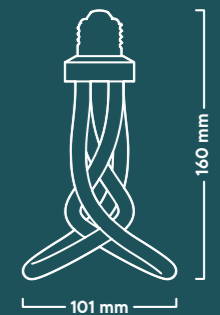

Code // **PLUMEN-001**

220V

Attach: **E27**
Light colour: **Natural white**
Power consumption: **6.5W**
Watt equivalent: **50W**
Lumen output: **500lm**
Lifetime: **20,000 Hours**
Dimmable: **Yes**
Colour temperature: **3500K**
Switching cycles: **> 100,000**
Warm-Up time: **Instant full light**
Power factor: **> 0.8**
Colour rendering: **> 90**
Energy class: **G**

Code // **PLUMEN-UL-001**

120V

Attach: **E26**
Light colour: **Natural white**
Power consumption: **6.5W**
Watt equivalent: **40W**
Lumen output: **420lm**
Lifetime: **20,000 Hours**
Dimmable: **Yes**
Colour temperature: **3500K**
Switching cycles: **> 100,000**
Warm-Up time: **Instant full light**
Colour rendering: **> 90**