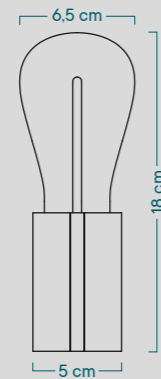

Naming // 002W Wall lamp

The warmth of wood combined with the 002 bulb light bulb creates an iconic and pure light source. The clean and elegant design also makes this wall lamp the ideal addition to any space, ranging from corridors to bedside. On top of everything, the manual craftsmanship behind this lamp gives it a true feeling of authenticity.

// Bulb Details

Bulb: **PLUMEN-002**
Rated voltage: **220V**

MADE IN ITALY

// Frontal view