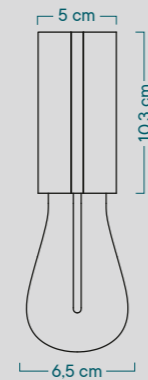

Naming // 002C Ceiling lamp

A drop, a sculpted shape, suspended over a walnut tube carved by a blade of brushed brass. Simple, refined figures that come together in one light bulb. On top of everything, the manual craftsmanship behind this lamp gives it a true feeling of authenticity. The ideal ceiling lamp in any occasion, ranging from corridors to living rooms.

// Bulb Details

Bulb: **PLUMEN-002**
Rated voltage: **220V**

MADE IN ITALY

// Frontal view