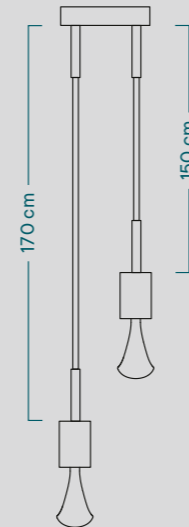

// Bulb Details

Bulb: **PLUMEN-002**
Rated voltage: **220V**

CE

UK
CA

MADE IN ITALY

// Frontal view

// Lateral view

// Product Finiture: