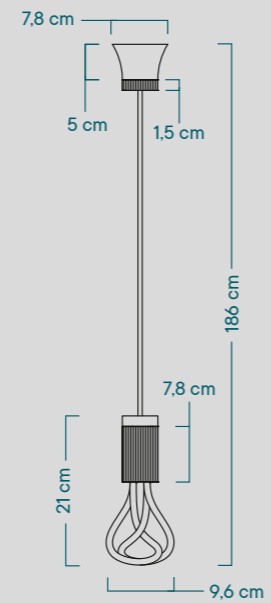

Cable: **Cotton black textile cable**

Bar Code: **8058945340028**

Code: **PLUMEN-001P-L**

// Frontal view

// Lateral view

PURE COLLECTION

Naming // 002W Wall lamp

The warmth of wood combined with the 002 bulb light bulb creates an iconic and pure light source. The clean and elegant design also makes this wall lamp the ideal addition to any space, ranging from corridors to bedside. On top of everything, the manual craftsmanship behind this lamp gives it a true feeling of authenticity.