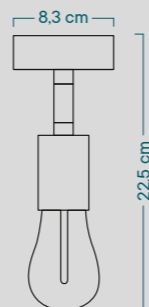

// Bulb Details

Bulb: **PLUMEN-002**
 Rated voltage: **220V**

MADE IN ITALY

// Lateral view

// Top view

// Product Finiture:

- **Matt Black**
 Fitting: **E27**
 Bar Code: **8050997683818**
 Code: **PLUMEN-APM2VNTBS1BR-002**
- **Matt White**
 Fitting: **E27**
 Bar Code: **8050997683849**
 Code: **PLUMEN-APM2VBOTBS1CR-002**