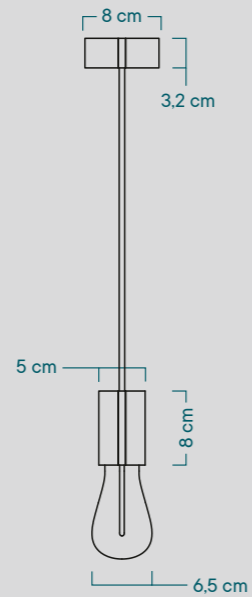

Naming // 002P Pendant lamp

A linear brass inlay that skillfully cuts through the walnut lamp components, blending with the sculpted shape of the 002 lightbulb. Elegant, authentic and sinuous, a light source perfect for embellishing any space. The built-in suspension cable also has an adjustable length to regulate the lamps' height.

// Bulb Details

Bulb: **PLUMEN-002**
Rated voltage: **220V**

// Product Finiture:

- Brass - Walnut wood
- Fitting: **E27**
- Cable: **Cotton black textile cable**
- Bar Code: **8058945340066**
- Code: **PLUMEN-002P-L**

// Frontal view