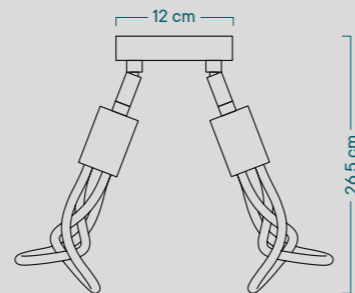

// Bulb Details

Bulb: **PLUMEN-001**
 Rated voltage: **220V**

MADE IN ITALY

// Lateral view

// Top view

// Product Finiture:

- **Matt Black**
 Fitting: **E27**
 Bar Code: **8050997683863**
 Code: **PLUMEN-APM2VN2TBSBRE27VN-001**
- **Matt White**
 Fitting: **E27**
 Bar Code: **8050997683894**
 Code: **PLUMEN-APM2VBO2TBSCRE27VBO-001**