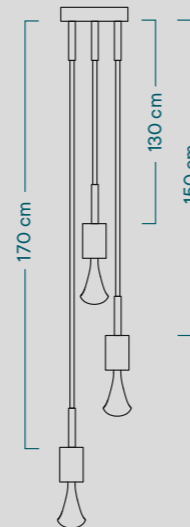

// Lateral view