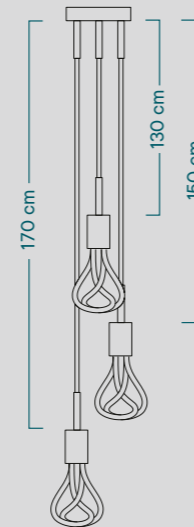

// Bulb Details

Bulb: **PLUMEN-001**
Rated voltage: **220V**

CE

UK
CA

MADE IN ITALY

// Frontal view

// Lateral view

// Product Finiture:

● Matt Black

Fitting: **E27**
Cable: **Cotton black textile cable**
Bar Code: **8050997683986**
Code: **PLUMEN-SPM3VNR04-001**

● Matt White

Fitting: **E27**
Cable: **Cotton white textile cable**
Bar Code: **8050997684013**
Code: **PLUMEN-SPM3VBOR01-001**