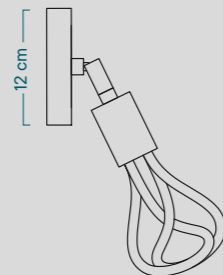

// Bulb Details

Bulb: **PLUMEN-001**
 Rated voltage: **220V**

MADE IN ITALY

// Lateral view

// Top view

// Product Finiture:

- **Matt Black**
 Fitting: **E27**
 Bar Code: **8050997683863**
 Code: **PLUMEN-APM2VN2TBSBRE27VN-001**
- **Matt White**
 Fitting: **E27**
 Bar Code: **8050997683894**
 Code: **PLUMEN-APM2VBO2TBSCRE27VBO-001**