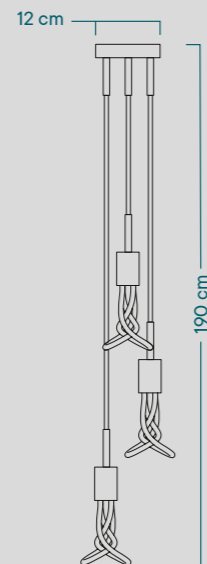

PENDANT LAMP

MINIMAL COLLECTION

Naming // 001 Triple pendant lamp

The Plumen suspension lamp features clean and essential geometric lines, highlighted by its three asymmetrical drops, which perfectly capture the brand's authentic essence. At the heart of this design is the 001, which has become an iconic furnishing element. This lamp is the centerpiece of any room and is a perfect addition to a living room or bedroom, as well as a shop or professional studio. Its elegant and versatile design makes it a must-have for any contemporary space.

// Bulb Details

Bulb: **PLUMEN-001**
Rated voltage: **220V**

CE

UK
CA

MADE IN ITALY

// Frontal view