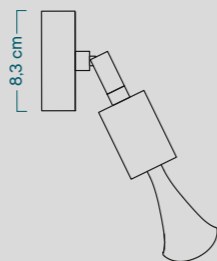

Naming // 002 Adjustable lamp

The Plumen adjustable lamp is the epitome of minimalism and elegance, providing a lighting solution of utmost refinement. Crafted in black or white metal, it offers a subtle yet sophisticated design, with its flexible joints allowing for custom adjustments to the lighting direction. The iconic and sinuous Plumen 002 bulb completes the look, infusing the composition with an aura of pure elegance. Together, they create a lighting option that exudes sophistication and style, and elevates any environment.

// Bulb Details

Bulb: **PLUMEN-002**
Rated voltage: **220V**

MADE IN ITALY

// Lateral view