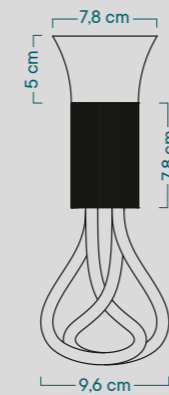

// Bulb Details

Bulb: **PLUMEN-001**
Rated voltage: **220V**

MADE IN ITALY

// Frontal view

// Lateral view

// Product Finiture:

● Ribbed aluminium - Walnut wood

Fitting: **E27**