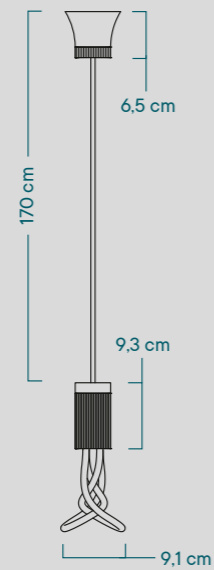

PENDANT LAMP

Naming // 001P Pendant lamp

A merger between the coarse texture of the walnut and the cool ribbing of the steel, to convey a sense of spontaneity and a unique material contrast in the 001 light bulb. This suspension lamp is set apart by clean, geometrical lines that make it adaptable to any space or environment. The suspension cable also has an adjustable length to regulate the lamps' height.

// Bulb Details

Bulb: **PLUMEN-001**
Rated voltage: **220V**

CE

UK
CA

MADE IN ITALY

// Product Finiture:

● Ribbed aluminium - Walnut wood

Fitting: **E27**

Cable: **Cotton black textile cable**

Bar Code: **8058945340028**

Code: **PLUMEN-001P-L**

// Frontal view