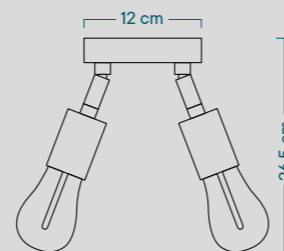

Naming // 002 Double adjustable lamp

The Plumen lamp with its double adjustable joint is a stunning home decor piece that elevates the elegance and sophistication of any space. Whether placed in a luminous dining room or a cozy and inviting entryway, its two directional light sources provide the perfect complement. The lamp's metal finish, available in white or black, beautifully enhances the sculptural and design-focused Plumen 002 bulbs, which remain the focal point of the composition. Together, they create a lighting option that exudes refined style and enhances the beauty of any environment.

// Bulb Details

Bulb: **PLUMEN-002**
Rated voltage: **220V**

MADE IN ITALY

// Lateral view

// Top view

// Product Finiture:

● **Matt Black**
Fitting: **E27**
Bar Code: **8050997683870**
Code: **PLUMEN-APM2VN2TBSBRE27VN-002**

● **Matt White**
Fitting: **E27**
Bar Code: **8050997683900**
Code: **PLUMEN-APM2VBO2TBSCRE27VBO-002**