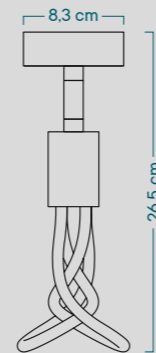

Naming // 001 Adjustable lamp

The Plumen adjustable wall lamp is both refined and essential in its design, with a sleek and minimalist aesthetic. Available in either black or white metal, it features a joint in the center that allows for customizable lighting direction. Complementing the lamp is the iconic Plumen 001 bulb, which has received numerous awards for its dynamic and sculptural form. The lamp's lines elevate any space it inhabits, exuding an air of pure sophistication.

// Bulb Details

Bulb: **PLUMEN-001**
Rated voltage: **220V**

MADE IN ITALY

// Lateral view

// Top view

// Product Finiture:

- **Matt Black**
  Fitting: **E27**
  Bar Code: **8050997683801**
  Code: **PLUMEN-APM2VNTBS1BR-001**
- **White**
  Fitting: **E27**
  Bar Code: **8050997683832**
  Code: **PLUMEN-APM2VBOTBS1CR-001**