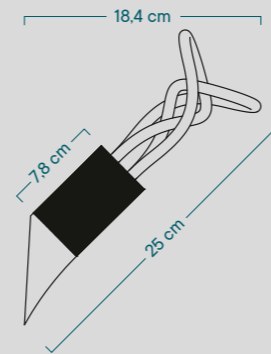

// Bulb Details

Bulb: **PLUMEN-001**
Rated voltage: **220V**

CE

UK
CA

MADE IN ITALY

// Frontal view

// Lateral view

// Product Finiture: