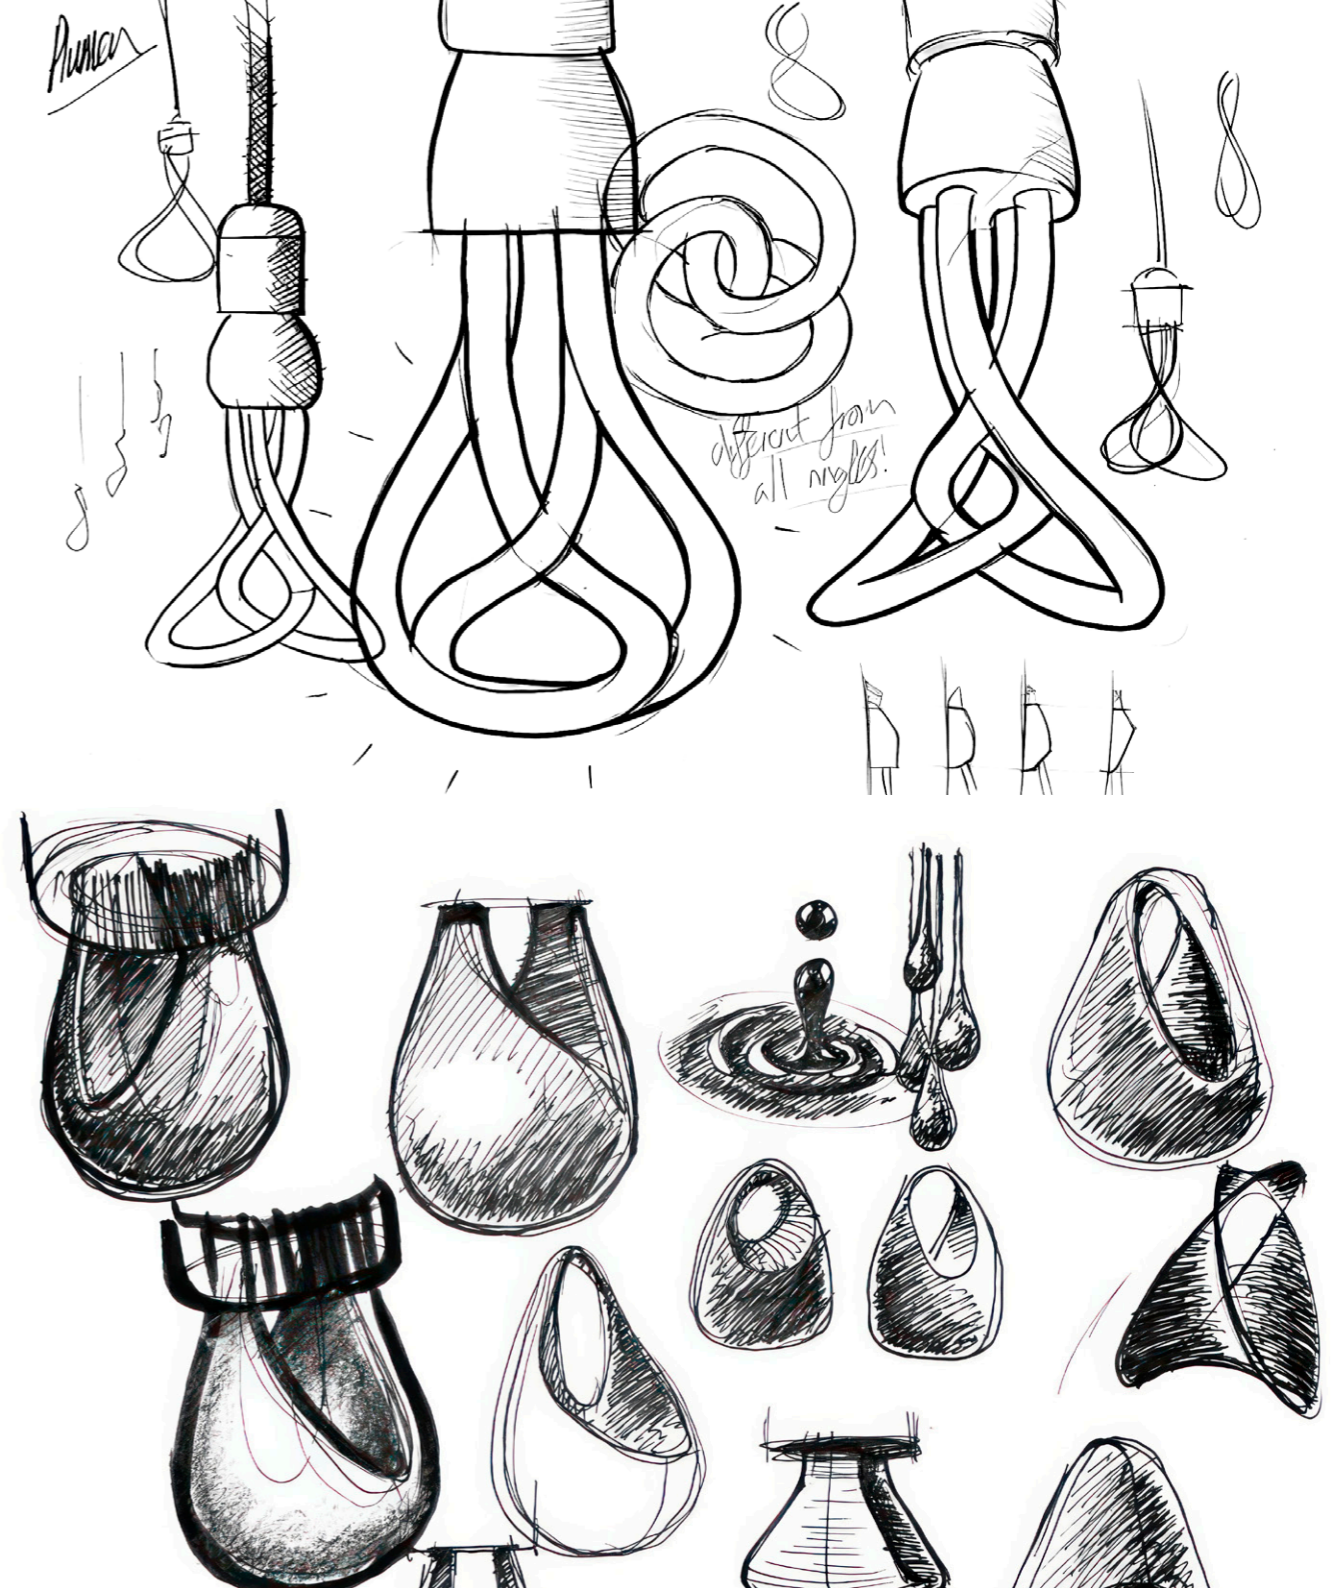

001

ICONIC LED BULB

Revolutionary, iconic, unique. The Plumen 001 light bulb is the first energy-saving designer light bulb in the world. Compelling and refined, this product earned various important awards such as "Design of the Year" and "Product of the Year" from the London Design Museum, and the much-coveted "Black Pencil" award from D&AD. It was also published in high-profile international headlines and included in the MOMA, Cooper-Hewitt and V&A permanent collections. Compatible with any LED dimmer switch, this light bulb allows the user to control lighting based on their preferences.