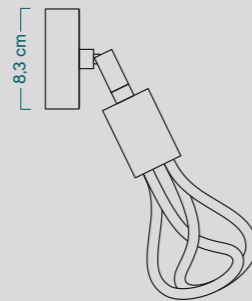

// Bulb Details

Bulb: **PLUMEN-001**
 Rated voltage: **220V**

MADE IN ITALY

// Lateral view

// Top view

// Product Finiture:

- **Matt Black**
 Fitting: **E27**
 Bar Code: **8050997683801**
 Code: **PLUMEN-APM2VNTBS1BR-001**
- **White**
 Fitting: **E27**
 Bar Code: **8050997683832**
 Code: **PLUMEN-APM2VBOTBS1CR-001**