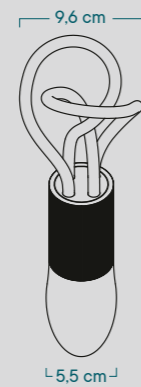

WALL LAMP

Naming // 001W Wall lamp

Sinuous and clean-cut lines: a perfect combination that truly highlights the 001 light bulb's iconic design. Elegant and versatile, this wall lamp will shine in any ambience, private or public.

// Bulb Details

Bulb: **PLUMEN-001**
Rated voltage: **220V**

CE

UK
CA

MADE IN ITALY

// Frontal view