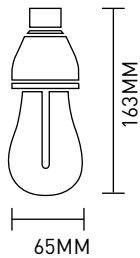

SPECIFICATION SHEET

PLUMEN 002 LED LOW ENERGY LIGHT BULB

ORIGINAL

The Plumen 002 LED has the same unique bulb design of the Original 002 with its minimal form and sweeping shapes that bring style and warmth to any space. The 002 LED exploits new technology to use a lower, more economical wattage but retains its subtle colour. The developments in the product mean the new bulb is now compatible with dimmer switches, giving the user the ability to control the lighting to fit their mood.

LISTED

PRODUCT PERFORMANCE

Light Color	Very warm white
Power Consumption	4 Watt Equivalent to a 25W incandescent
Lumen Output	245
Lifetime	10,000 Hours
Dimmable	Yes
Color Temperature	2200K (Very warm white light)
Switching Cycles	> 30,000
Warm-Up Time	Instant full light
Power Factor	> 0.9
Lumen Maintenance	> 70% after 6,000 hours
Color Rendering	> 80
EU Energy Rating	Class A

PRODUCT DETAILS

Designer	HULGER
Year of Design	2014
Lamp Dimensions	163mm x 65mm
Packaging Dimensions	165mm x 80mm x 70mm
Material	Glass and PBT Plastic
Color	N/A
Fitting	E26 Screw 120v
Product Code	E26 1203020503
Bar Code	E26 5707823561569