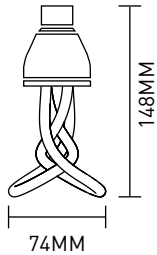

SPECIFICATION SHEET

PLUMEN 001 LOW ENERGY LIGHT BULB

BABY

Following the form of the Original PLUMEN 001 design, the Baby model shrinks into a more compact format. As either a single element or in series and clusters, the Baby PLUMEN 001 has all the character and dynamism of the Original but offers new options for shades and environments. The Baby PLUMEN 001 works like any other high quality low energy bulb - saving you 80% on your energy bills and lasting 8 times longer than a standard incandescent bulb.

LISTED

PRODUCT PERFORMANCE

Light Color	Warm White
Power Consumption	9 Watt Equivalent to a 40W incandescent
Lumen Output	505
Lifetime	8,000 Hours
Dimmable	No
Color Temperature	2700k (Warm White)
Switching Cycles	More than 10,000
Warm-Up Time	Less than 30 Seconds
Power Factor	Greater Than 50
Lumen Maintenance	70% after 6,000 hours
Color Rendering	Greater Than 80
EU Energy Rating	Class A

PRODUCT DETAILS

Designer	HULGER + Samuel Wilkinson
Year of Design	2012
Lamp Dimensions	158mm x 74mm x 70mm
Packaging Dimensions	165mm x 80mm x 70mm
Material	Glass and ABS Plastic
Color	N/A
Fitting	E26 Screw 120v
Product Code	E26 1201010903
Bar Code	E26 5707823554479